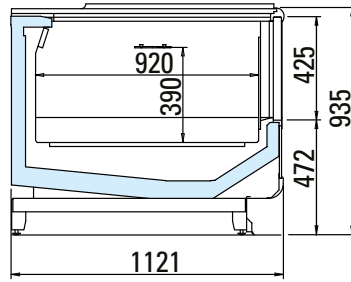

G4

ENVIRONMENT SOLUTION